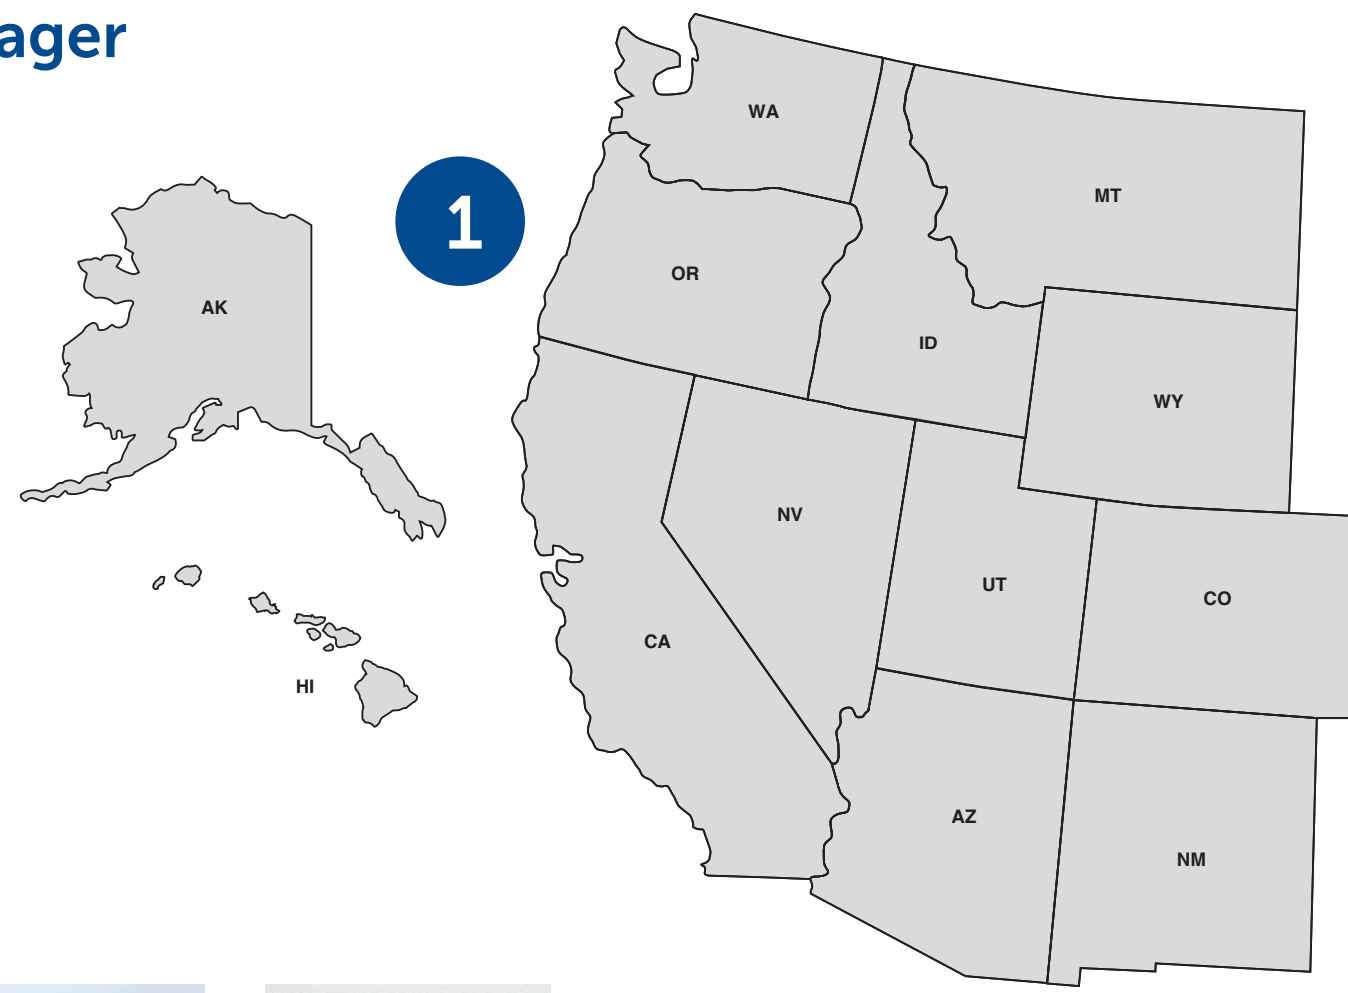

### Bosch Territory Sales Manager

Scott Davis  
(509) 572-5619

Jim Aguilera  
(669) 235-2549

Washington  
Oregon  
Idaho  
Montana  
Colorado  
Alaska  
Hawaii  
Wyoming

California  
Nevada  
Utah  
Arizona  
New Mexico

Pennsylvania  
West Virginia  
Delaware  
Maryland  
D.C.