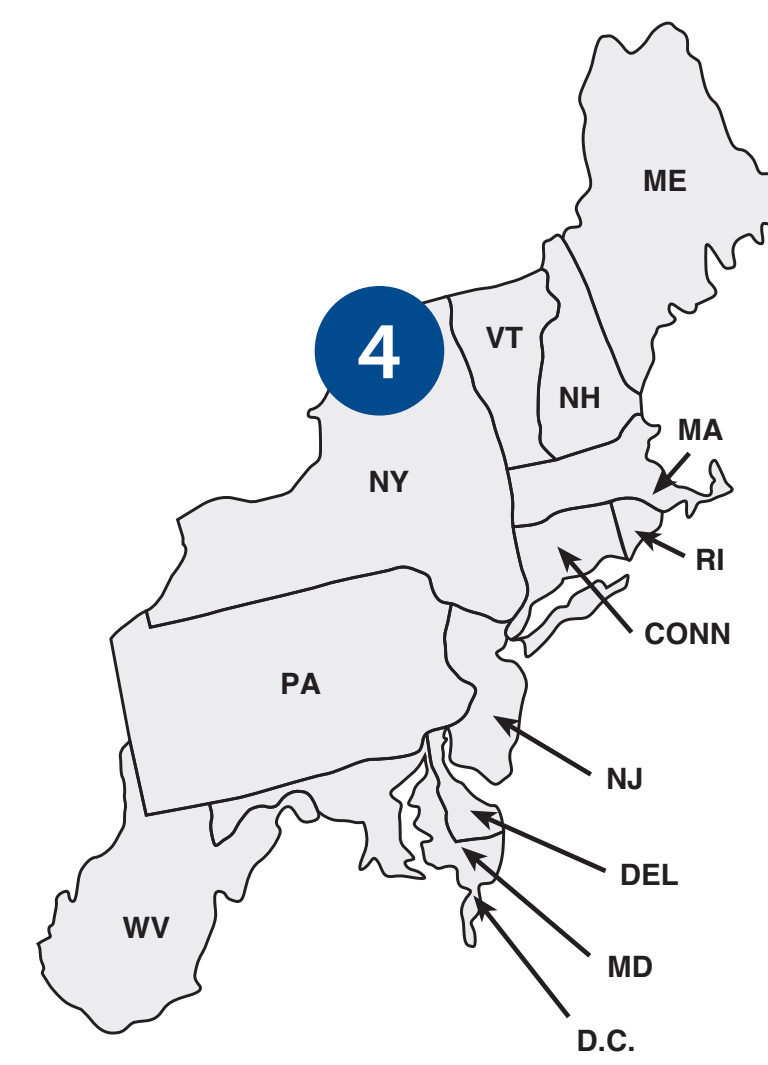

Nebraska  
Kansas  
Oklahoma  
Texas

James Latham  
(630) 453-1570

David Hensley  
(765) 623-1524

Michigan  
Illinois

Indiana  
Kentucky  
Ohio

### Bosch Territory Sales Manager

Andrew Carl  
(518) 410-9966

Tim Westerside  
(609) 820-1597

Steve Haney  
(302) 542-0221

New Hampshire  
New York  
Maine  
Vermont

Connecticut  
Massachusetts  
New Jersey  
Rhode Island

Pennsylvania  
West Virginia  
Delaware  
Maryland  
D.C.

### Bosch Territory Sales Manager

Dane Watson  
(407) 419-2219

Lee Brewer  
(540) 395-1262

Tennessee  
Mississippi  
Alabama  
Georgia  
Florida

North Carolina  
South Carolina  
Virginia