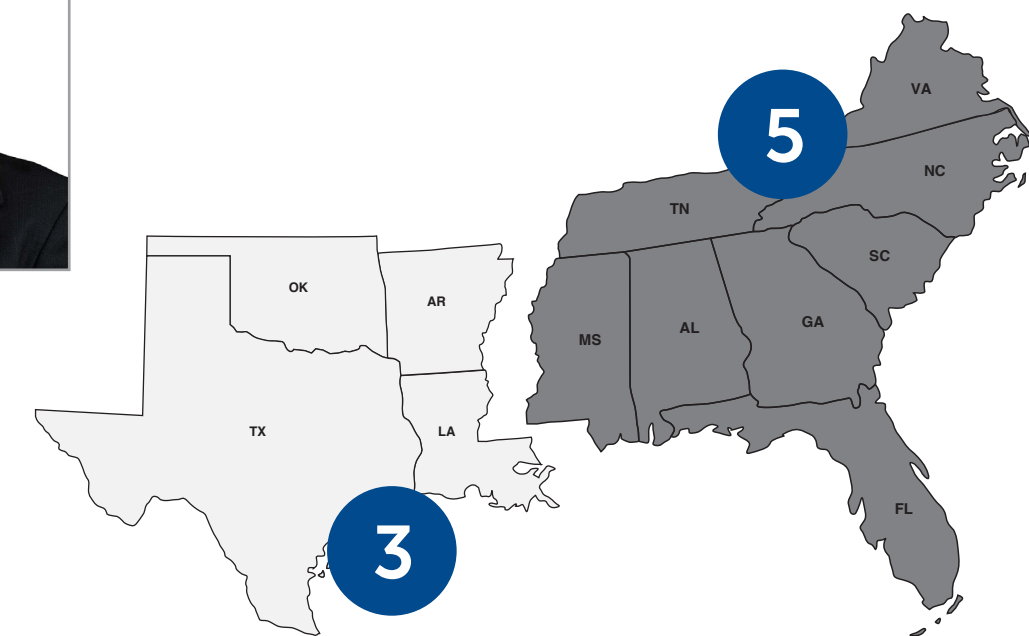

To coordinate Territory Sales Manager assistance at a supported event (see reverse side), please contact:
Associate Account Manager

Jessica Brozovich
jessica.winters@us.bosch.com
(248) 497-2703