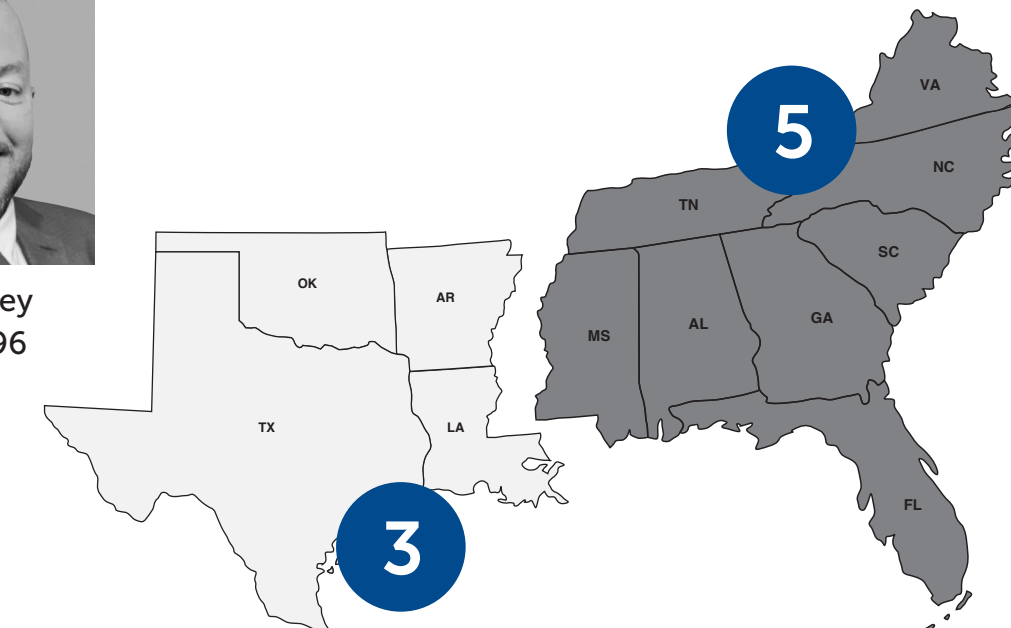

To coordinate Territory Sales Manager assistance at a supported event (see reverse side), please contact:
Sales Support Coordinator

Jessica Winters
jessica.winters@us.bosch.com
(248) 497-2703