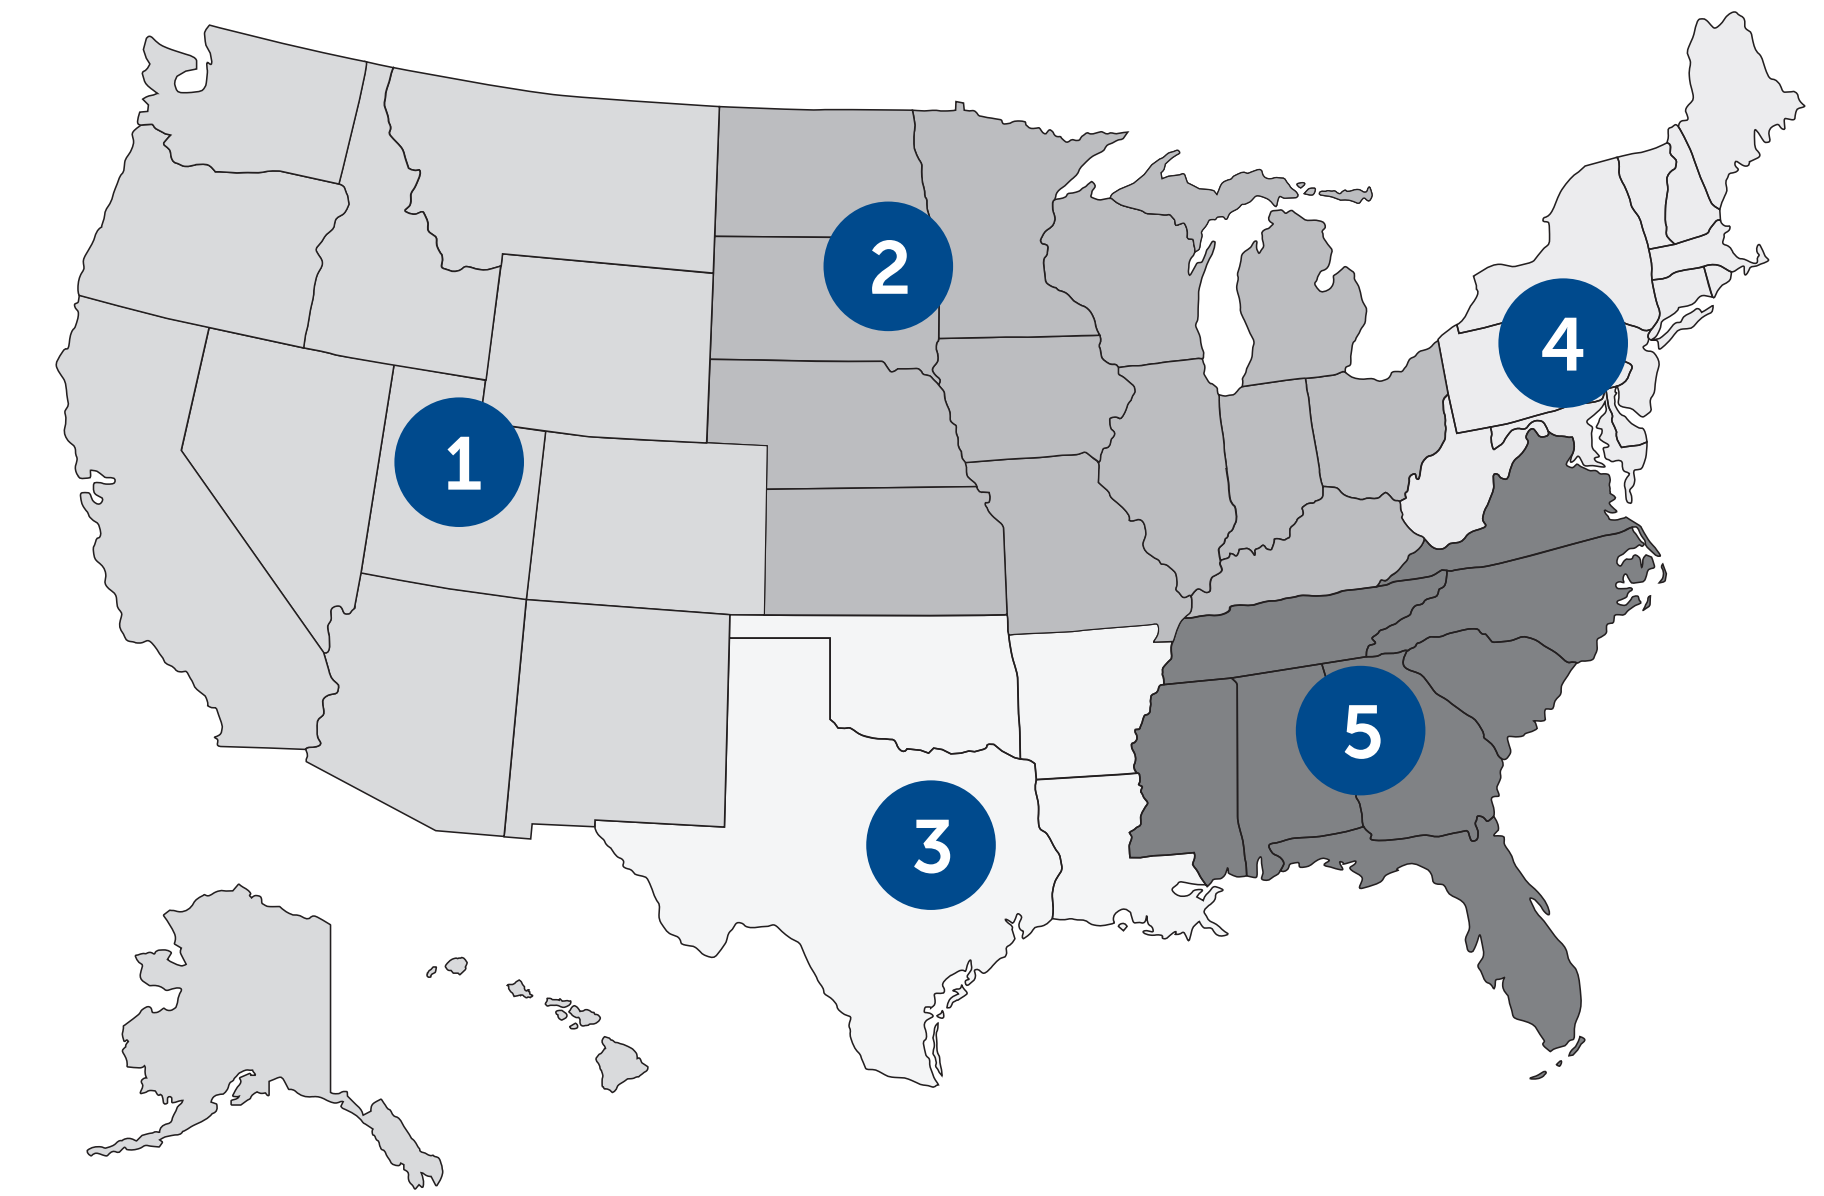

Jessica Winters
jessica.winters@us.bosch.com
(248) 497-2703

BEST-IN-CLASS FIELD SUPPORT

Shannon McClard
(612) 263-4166
Territories 1, 2 & 3

Joe Atteo
(708) 203-8590
Territories 4 & 5

For Product pricing, availability, or order questions, call 800-533-6127 or inquiry@service-solutions.com